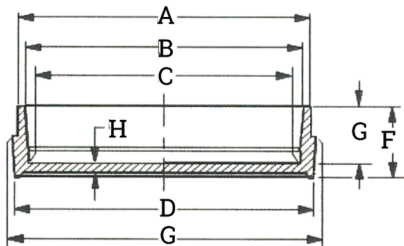

MatTek 50 mm Dish

LID

DISH

MatTek
CORPORATION

DISH AND LID KEY DIMENSIONS												
A	B	C	D	E	F	G	H	J	K	L	M	
50.82	48.93	48.32	50.27	55.06	8.26	7.17	1.09	52.92	51.4	4.26	0.99	

All dimensions in millimeters (mm)