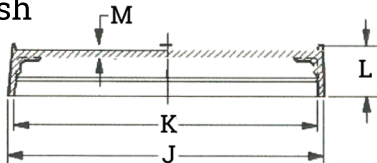

MatTek 50 mm Dish

LID

DISH

MatTek
CORPORATION

DISH AND LID KEY DIMENSIONS												
A	B	C	D	E	F	G	H	J	K	L	M	
50.82	48.93	48.32	50.27	55.06	8.26	7.17	1.09	52.92	51.4	4.26	0.99	

All dimensions in millimeters (mm)